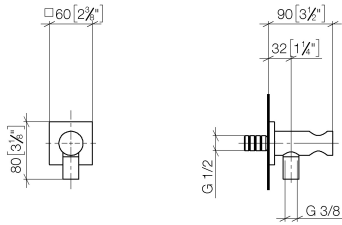

Wall elbow with integrated shower holder - Matte Black

IMO

28 490 970

- 3/8" shower outlet
- rosette 60 x 60 mm
- 1/2" connection
- WRAS 1912049

Intrinsic protection against back flow.

Fits: IMO, MEM, CL.1, CYO

Recommended miscellaneous

- Concealed wall elbow -** 35 085 970 90
- max. recess depth 163 mm
 - min. recess depth 90 mm

28 490 970

mm [inches]

Certificates

WRAS_1912049.

28 490 970

Spare parts list

No.	Item Number	Name	Quantity used	Delivery time
1	90 24 03 280 00 90	nipple	1	2
2	09 30 30 037 90	screw	2	2
3	09 27 97 043-33	rosette	1	30
4	09 31 11 112 90	pin	1	60
5	09 16 01 023 90	ring	1	2
6	09 23 01 131 90	back-flow preventer	1	2
7	09 30 30 113 20 90	screw	1	2
8	09 14 10 001 90	seal	1	2
9	09 18 40 216 90	sleeve	1	2
10	09 11 03 124-33	connection	1	30
11	09 14 10 213 90	seal	1	2
12	09 24 03 279-33	nipple	1	30
13	90 21 02 069 00-33	cover	1	30