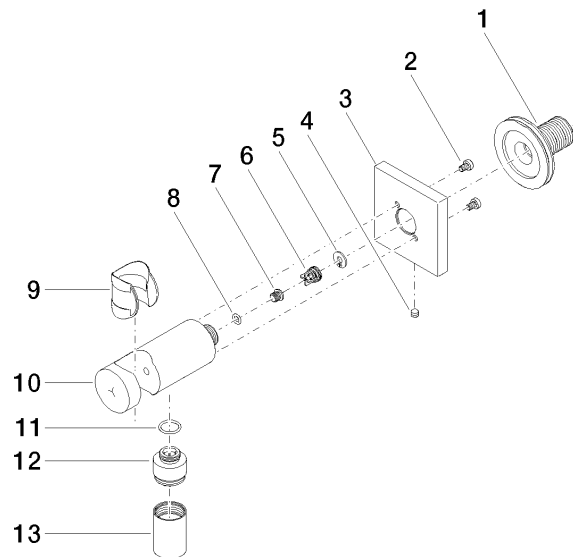

Wall elbow with integrated shower holder - Matte Black

IMO

28 490 970

- 3/8" shower outlet
- rosette 60 x 60 mm
- 1/2" connection
- WRAS 1912049

Intrinsic protection against back flow.

Fits: IMO, MEM, CL.1, CYO

Recommended miscellaneous

- Concealed wall elbow -** 35 085 970 90
- max. recess depth 163 mm
 - min. recess depth 90 mm

28 490 970

mm [inches]

Certificates

WRAS_1912049.

28 490 970

Spare parts list

No.	Item Number	Name	Quantity used	Delivery time
1	90 24 03 280 00 90	nipple	1	2
2	09 30 30 037 90	screw	2	2
3	09 27 97 043-33	rosette	1	30
4	09 31 11 112 90	pin	1	60
5	09 16 01 023 90	ring	1	2
6	09 23 01 131 90	back-flow preventer	1	2
7	09 30 30 113 20 90	screw	1	2
8	09 14 10 001 90	seal	1	2
9	09 18 40 216 90	sleeve	1	2
10	09 11 03 124-33	connection	1	30
11	09 14 10 213 90	seal	1	2
12	09 24 03 279-33	nipple	1	30
13	90 21 02 069 00-33	cover	1	30